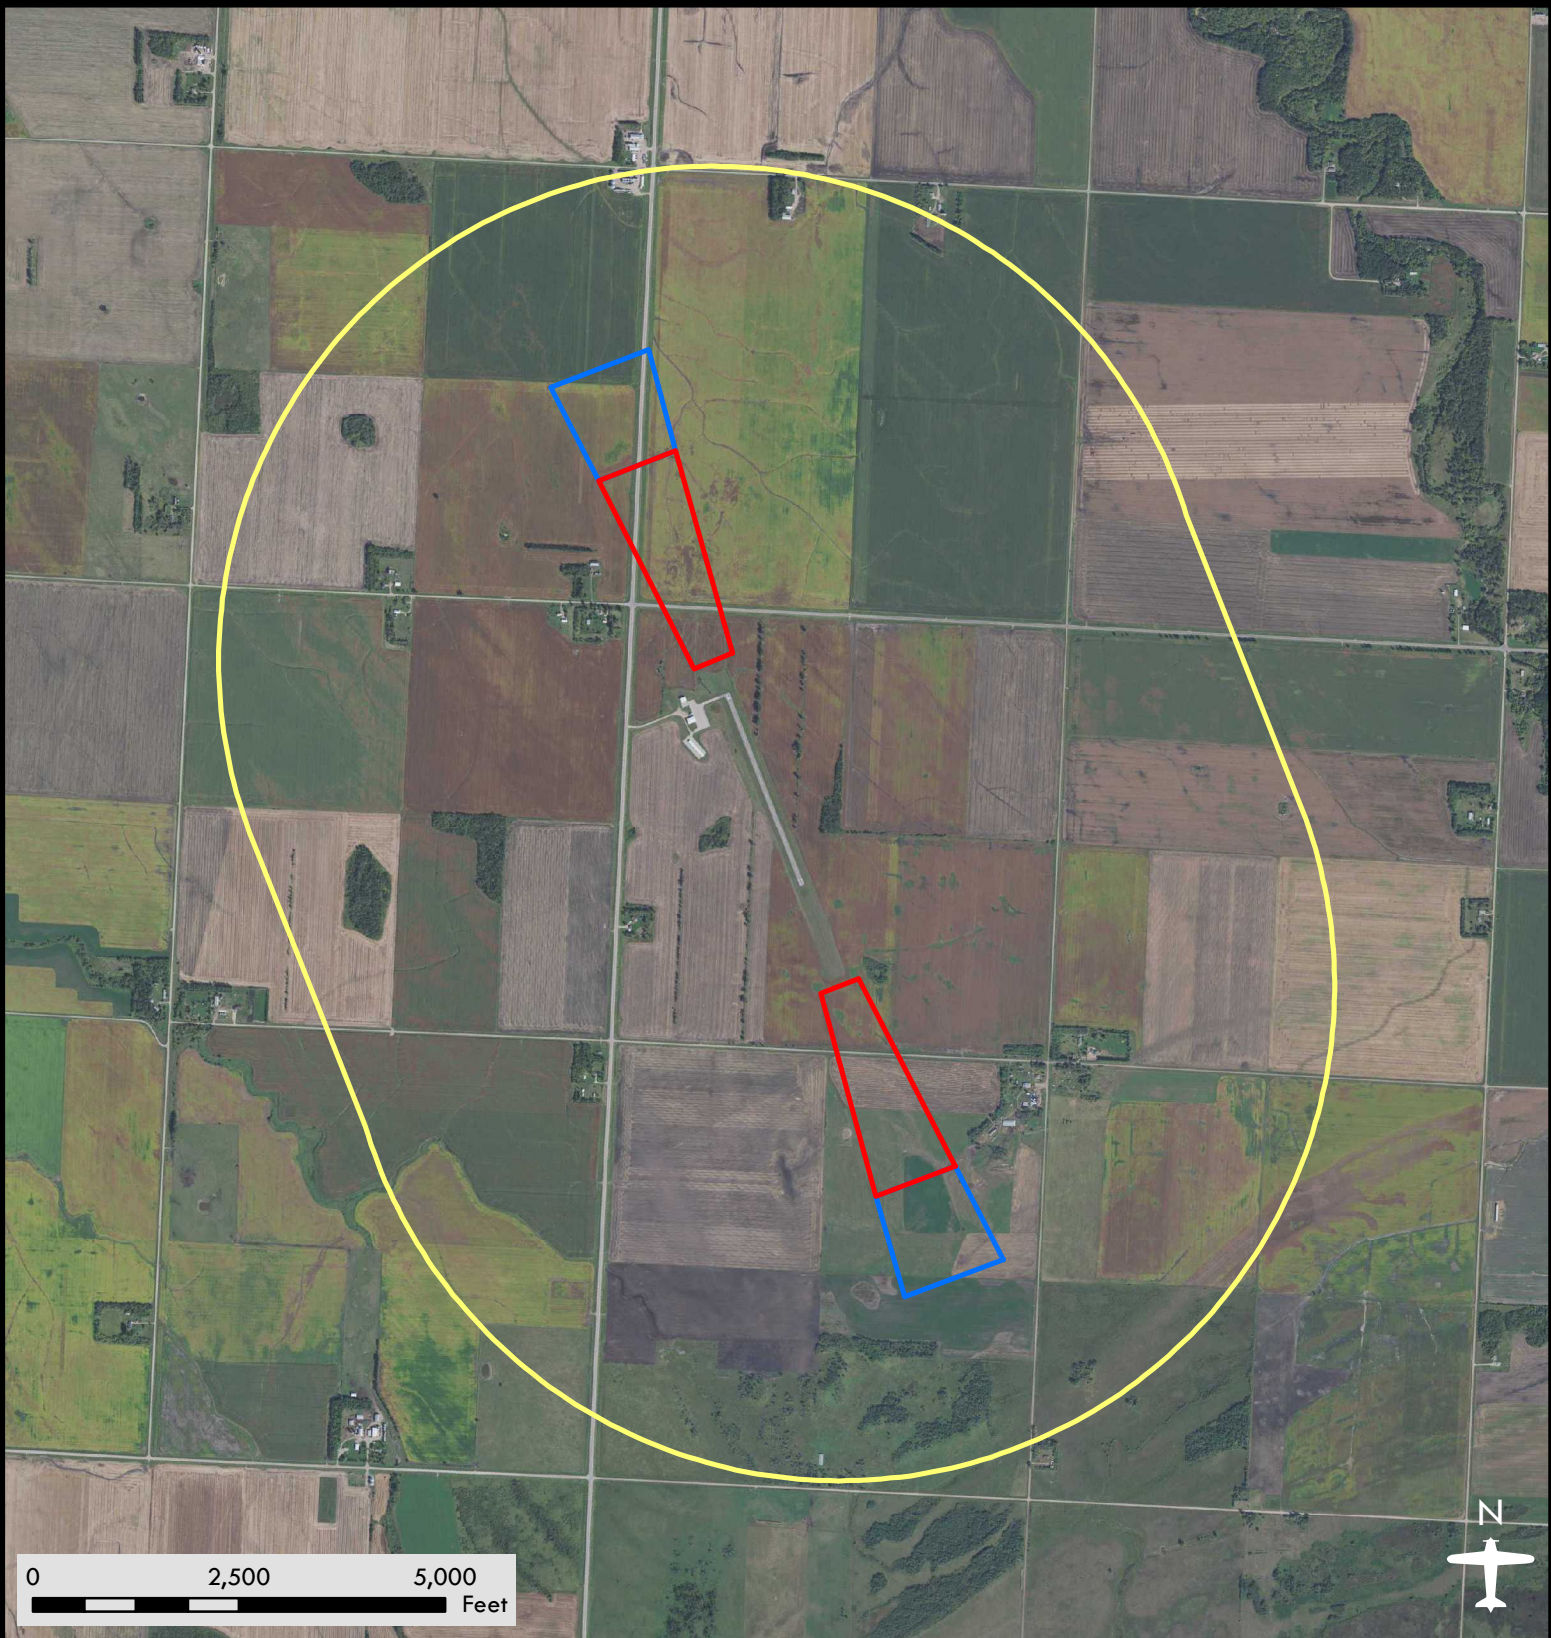

Red Lake Falls Municipal Airport

Airport Safety Zones

Date: 08/08/2018

Legend

-  Zone A
-  Zone B
-  Zone C

DISCLAIMER: This is not an official zoning map. To view the official map and ordinance for this airport, please visit the Airport Zoning Information Warehouse at <https://www.dot.state.mn.us/aero/planning/zoning-warehouse.html>. The State of Minnesota makes no representations or warranties expressed or implied, with respect to the reuse of the data provided herewith regardless of its format or the means of its transmission. There is no guarantee or representation to the user as to the accuracy, currency, suitability, or reliability of this data for any purpose. The user accepts the data "as is." The State of Minnesota assumes no responsibility for loss or damage incurred as a result of any user's reliance on this data. All maps and other material provided herein are protected by copyright. Permission is granted to copy and use the materials herein.